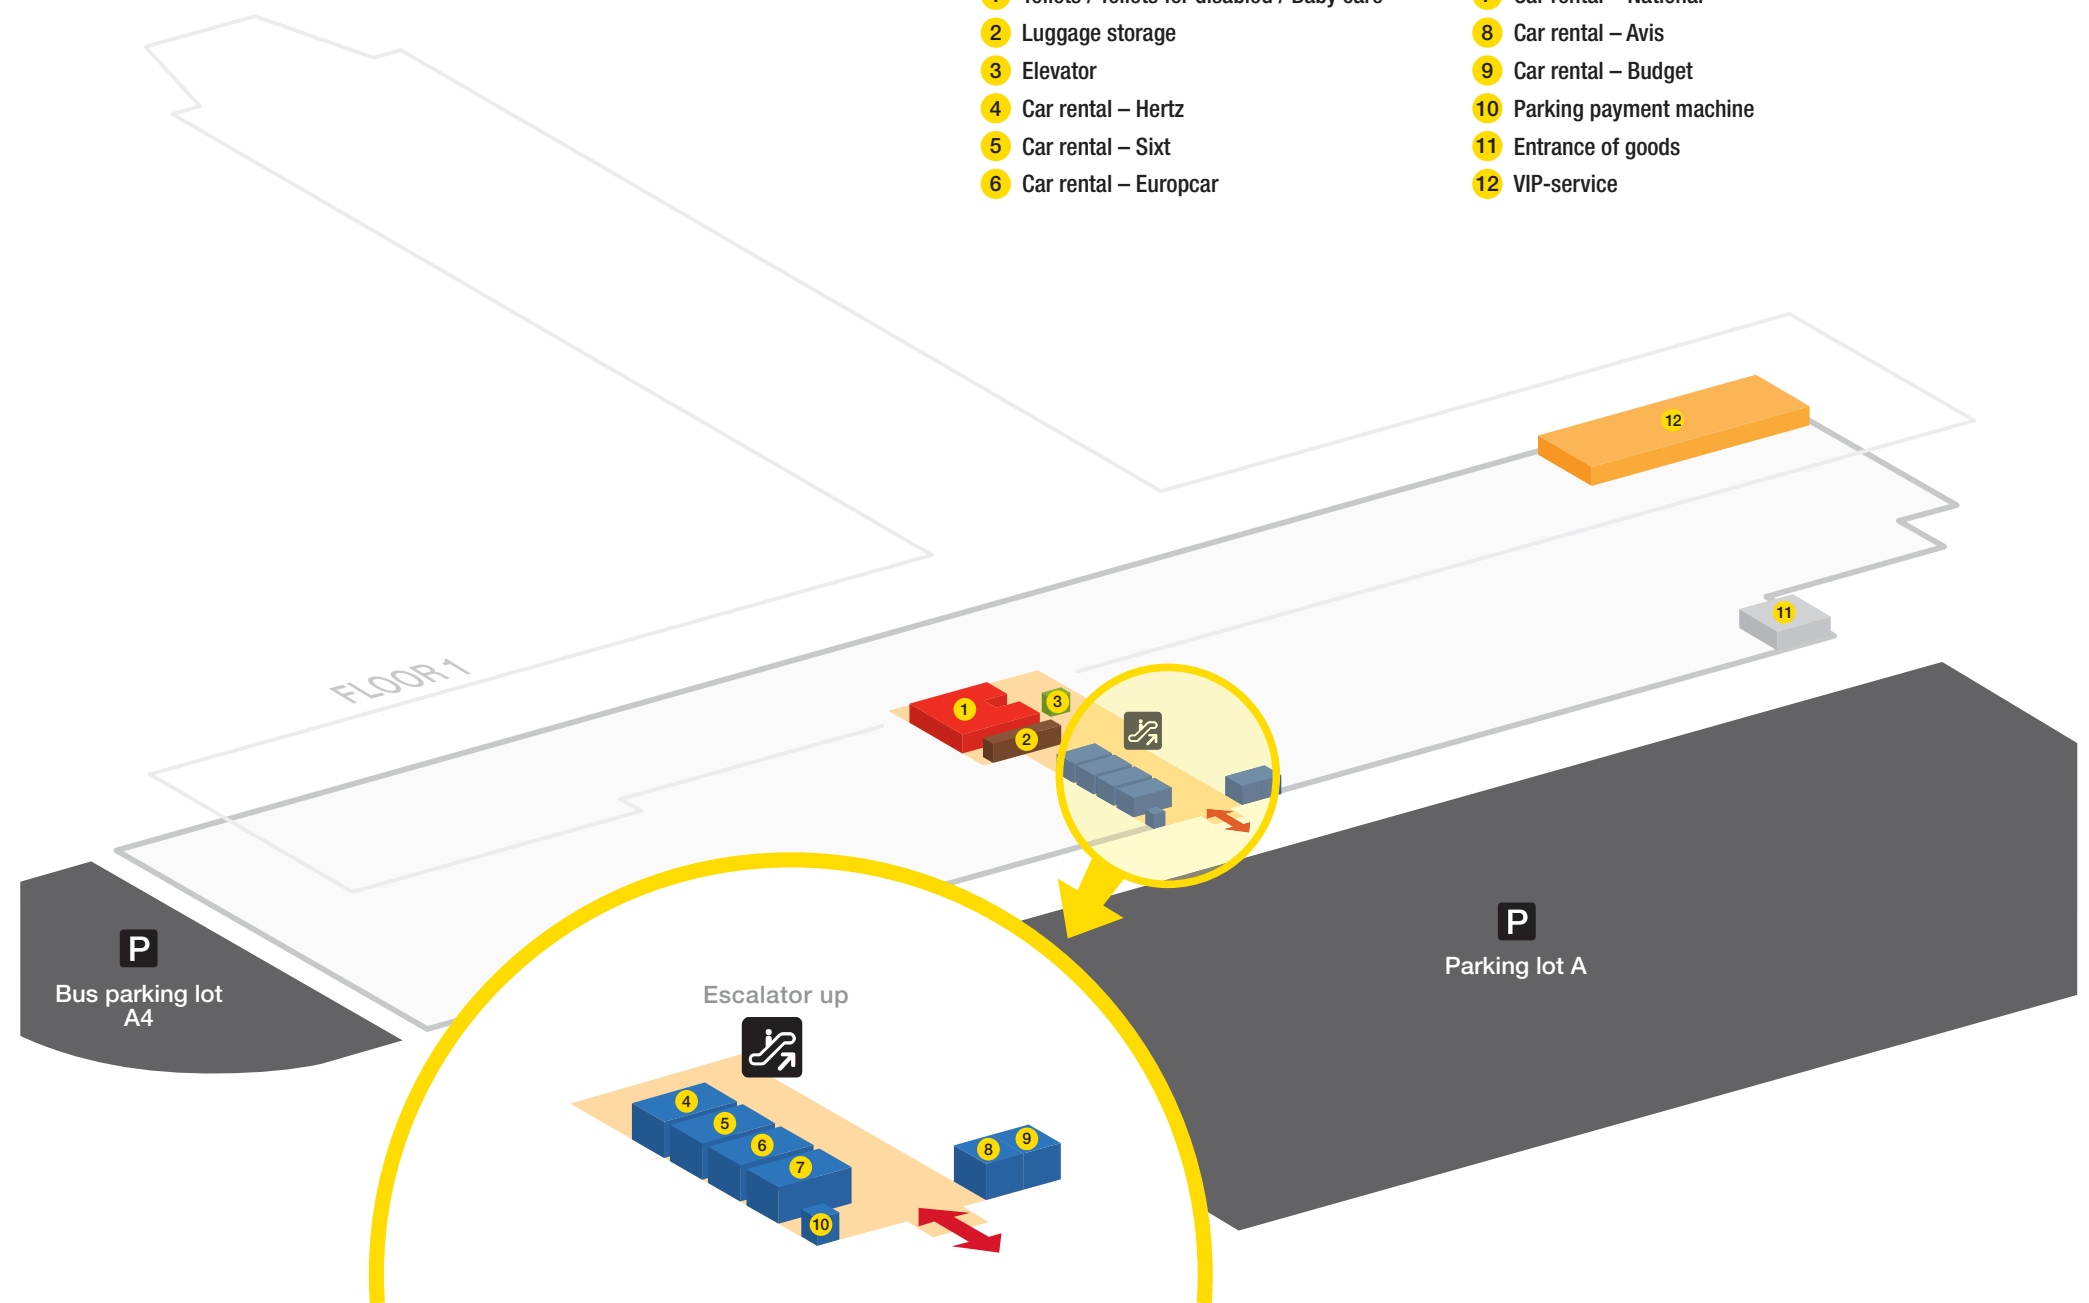

- 1 Toilets / Toilets for disabled / Baby care
- 2 Luggage storage
- 3 Elevator
- 4 Car rental – Hertz
- 5 Car rental – Sixt
- 6 Car rental – Europcar
- 7 Car rental – National
- 8 Car rental – Avis
- 9 Car rental – Budget
- 10 Parking payment machine
- 11 Entrance of goods
- 12 VIP-service

- 1 Police
- 2 Airport Information Service
- 3 R-Kiosk
- 4 Self-service check-in kiosks
- 5 Luggage wrapping
- 6 Germal Reisid
- 7 Estonian Air self-service check-in kiosk
- 8 Estair
- 9 Top Tours
- 10 airBaltic
- 11 Estonian Air
- 12 Horizon Travel
- 13 Kaleva Travel
- 14 Tez Tour
- 15 Charter flight service
- 16 Check-in
- 17 Bas-relief of Lennart Meri
- 18 Security
- 19 Cigar Lounge
- 20 Books Shop
- 21 Toilets / Toilets for disabled
- 22 Euroshop
- 23 Airline offices
- 24 VIP-service
- 25 Chapel
- 26 Little Estonia
- 27 Push-chairs for children
- 28 Hand luggage trolleys
- 29 Take Off One
- 30 Customs
- 31 Transfer flights – non-Schengen
- 32 Smoking area
- 33 Toilets / Toilets for disabled / Baby care
- 34 Take Off Two
- 35 Duty Free
- 36 Passport check
- 37 Tallinn Airport Linda Lounge
- 38 Childrens play area
- 39 Transfer flights – Schengen
- 40 Currency exchange – Change It
- 41 Bistrot "Liivi"
- 42 Toilets
- 43 Cafeteria
- 44 Toilets / Baby care
- 45 Baggage claim
- 46 Mural of Lennart Meri
- 47 Welcome Café
- 48 Parking payment machine
- 49 Luggage service
- 50 Currency exchange – Monex
- 51 ATM – Nordea pank / Sampo Pank
- 52 ATM – Swedbank
- 53 Estravel
- 54 Elevator
- 55 Currency exchange – Monex
- 56 Post office
- 57 Kalev candy store
- 58 Last Minute Duty Free
- 59 Massage chairs
- 60 Accessories

- 1 Gate
- Escalator up
- P Parking for disabled
- Escalator down